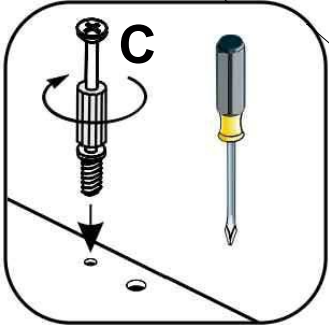

SONOS Büroregal 5X-02-HU-22

Ø15x12mm	Ø8x30mm	55x55x20	Ø4x30mm
A x3	C x8	D x2	M x4
			M1 x16