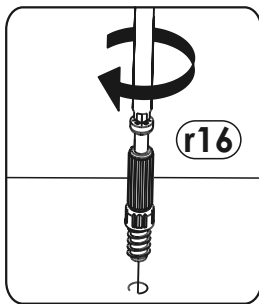

Assembly and care instructions icons:

- Two people standing in front of the wardrobe.
- Person standing on the wardrobe (prohibited).
- Hand holding a child (prohibited).
- Person leaning against the wardrobe (prohibited).
- 90 min. clock icon.
- 2 Pers. icon.
- Wardrobe doors closed and open (prohibited).
- Wardrobe on a soft surface (prohibited) vs. on a hard surface (correct).
- Person thinking about a problem, then a person talking on a phone.
- Tools: screws, hammer, pencil, square, level, drill, bit (Ø8).
- Washing hands (prohibited).
- 100% COTTON icon.
- Washing and ironing instructions.
- Calendar icon showing the date.
- Adjusting the wardrobe height.

A1

<p>f1</p>  <p>φ8x30 mm x28</p>	<p>r16</p>  <p>x34</p>	<p>o21</p>  <p>x2</p>	<p>r1</p>  <p>x34</p>	<p>e1</p>  <p>φ6.5x50 mm x4</p>	<p>t17</p>  <p>φ8x50 mm x1</p>	<p>z1</p>  <p>x1</p>
<p>s1</p>  <p>x4</p>	<p>s2</p>  <p>x34</p>	<p>n6</p>  <p>x4</p>	<p>l2</p>  <p>x12</p>	<p>n15</p>  <p>x4</p>	<p>n14</p>  <p>x1</p>	<p>j2</p>  <p>M4x20 mm x2</p>
<p>k1</p>  <p>x4</p>	<p>d1</p>  <p>φ5x17 mm x12</p>	<p>p1</p>  <p>φ3.5x13 mm x38</p>	<p>p4</p>  <p>φ3.5x16 mm x3</p>			

A2

A3

A4

1

2	f1  x12	r1  x8	r16  x4
	p1  φ3.5x13 mm x6	w350  L-350 x1	

Nature One 12 18 FF 05

4	 e1 φ6.5x50 mm x2	 z1 x1	 s1 x2
----------	--	---	---

5

6

7

7	I2 x12	p1 φ3.5x13 mm x4	n6 x2	p4 φ3.5x16 mm x3
----------	----------------------	-----------------------------------	---------------------	-----------------------------------

10	e1  φ6.5x50 mm x2	z1  x1	s1  x2
	f1  φ8x30 mm x4	r16  x2	r1  x2