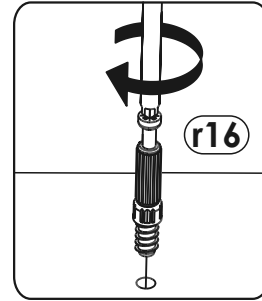

Assembly and care instructions icons:

- Two people standing in front of the wardrobe.
- Person standing on the wardrobe (prohibited).
- Hand holding a child (prohibited).
- Person leaning against the wardrobe (prohibited).
- 90 min. clock icon.
- 2 Pers. icon.
- Wardrobe doors closed and open (prohibited).
- Wardrobe on a soft surface (prohibited) vs. on a hard surface (correct).
- Person thinking about a problem, then a person talking on a phone.
- Tools: screws, hammer, pencil, square, level, drill, bit (Ø8).
- Washing hands (prohibited).
- 100% COTTON icon.
- Washing and ironing instructions.
- Calendar icon showing the date.
- Adjusting the wardrobe height.

A1

<p>f1</p>  <p>φ8x30 mm x28</p>	<p>r16</p>  <p>x34</p>	<p>o21</p>  <p>x2</p>	<p>r1</p>  <p>x34</p>	<p>e1</p>  <p>φ6.5x50 mm x4</p>	<p>t17</p>  <p>φ8x50 mm x1</p>	<p>z1</p>  <p>x1</p>
<p>s1</p>  <p>x4</p>	<p>s2</p>  <p>x34</p>	<p>n6</p>  <p>x4</p>	<p>l2</p>  <p>x12</p>	<p>n15</p>  <p>x4</p>	<p>n14</p>  <p>x1</p>	<p>j2</p>  <p>M4x20 mm x2</p>
<p>k1</p>  <p>x4</p>	<p>d1</p>  <p>φ5x17 mm x12</p>	<p>p1</p>  <p>φ3.5x13 mm x38</p>	<p>p4</p>  <p>φ3.5x16 mm x3</p>			

A2

A3

A4

1

2	f1  x12	r1  x8	r16  x4
	p1  φ3.5x13 mm x6	w350  L-350 x1	

Nature One 12 18 FF 05

4	 e1 φ6.5x50 mm x2	 z1 x1	 s1 x2
----------	--	---	---

5

6

7

7	I2 x12	p1 φ3.5x13 mm x4	n6 x2	p4 φ3.5x16 mm x3
----------	----------------------	-----------------------------------	---------------------	-----------------------------------

10	e1  φ6.5x50 mm x2	z1  x1	s1  x2
	f1  φ8x30 mm x4	r16  x2	r1  x2