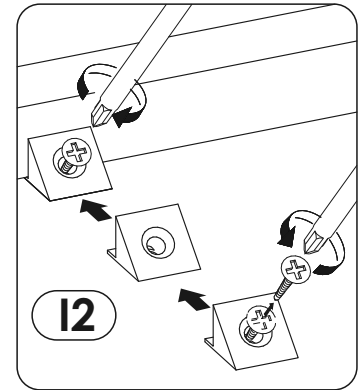

Assembly and care instructions icons:

- Two people standing in front of the wardrobe.
- Person standing on the wardrobe (prohibited).
- Hand holding a child (prohibited).
- Person leaning against the wardrobe (prohibited).
- 90 min. clock icon.
- 2 Pers. icon.
- Wardrobe doors closed and open (prohibited).
- Wardrobe on a soft surface (prohibited) vs. on a hard surface (correct).
- Person thinking about a problem, then a person talking on a phone.
- Tools: screws, hammer, pencil, square, level, drill, bit (Ø8).
- Washing hands (prohibited).
- 100% COTTON icon.
- Washing and ironing instructions.
- Calendar icon showing the date.
- Adjusting the wardrobe height.

6

7

7	I2 x12	p1 φ3.5x13 mm x4	n6 x2	p4 φ3.5x16 mm x3
----------	----------------------	-----------------------------------	---------------------	-----------------------------------

10	e1  φ6.5x50 mm x2	z1  x1	s1  x2
	f1  φ8x30 mm x4	r16  x2	r1  x2