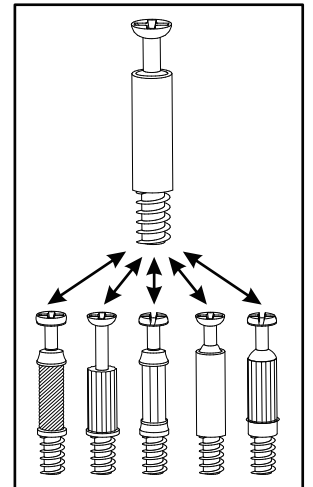

Nature One 12 18 FF 05

Nature One 12 18 FF 05

90 min

NO	Dim.(mm)			Col.-No	Qty
1	1983	380	16	1/2	1
2	1983	380	16	1/2	1
3	433	380	16	2/2	1
4	400	380	16	2/2	1
5	400	360	16	2/2	1
6	398	350	16	2/2	3
7	400	100	16	2/2	1
8	360	70	16	2/2	1
9	360	70	16	2/2	1
10	310	90	20	2/2	1
11	310	90	20	2/2	1
12	350	64	16	2/2	1
13	350	64	16	2/2	1

NO	Dim.(mm)			Col.-No	Qty
14	226	64	16	2/2	1
15	310	90	20	2/2	1
16	236	344	3	1/2	1
17	1970	60	20	1/2	1
18	1970	60	20	1/2	1
19	400	40	16	2/2	2
20	435	30	20	2/2	1
21	1941	414	3	1/2	1
A				2/2	1

Nature One 12 18 FF 05

Assembly and care instructions icons:

- Two people standing in front of the wardrobe.
- Person standing on the wardrobe (prohibited).
- Hand holding a child (prohibited).
- Person leaning against the wardrobe (prohibited).
- 90 min. clock icon.
- 2 Pers. icon.
- Wardrobe doors closed and open (prohibited).
- Wardrobe on a soft surface (prohibited) vs. on a hard surface (correct).
- Person thinking about a problem, then a person talking on a phone.
- Tools: screws, hammer, pencil, square, level, drill, bit (Ø8).
- Washing hands (prohibited).
- 100% COTTON icon.
- Washing and ironing instructions.
- Calendar icon showing the date.
- Adjusting the wardrobe height.