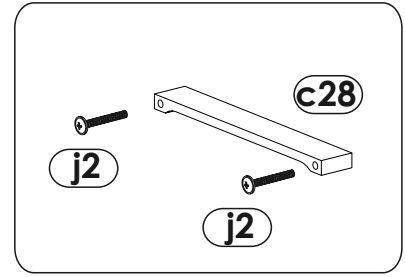

11

c27

x1

j2

x4

p1

x6

w350

x1