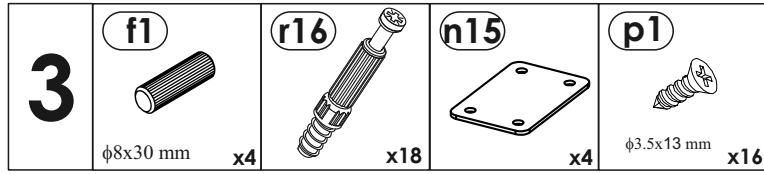

Assembly and care instructions icons:

- Two people standing in front of the wardrobe.
- Person standing on the wardrobe (prohibited).
- Hand holding a child (prohibited).
- Person leaning against the wardrobe (prohibited).
- 90 min. clock icon.
- 2 Pers. icon.
- Wardrobe doors closed and open (prohibited).
- Wardrobe on a soft surface (prohibited) vs. on a hard surface (correct).
- Person thinking about a problem, then a person talking on a phone.
- Tools: screws, hammer, pencil, square, level, drill, bit (Ø8).
- Washing hands (prohibited).
- 100% COTTON icon.
- Washing and ironing instructions.
- Calendar icon showing the date.
- Adjusting the wardrobe height.

A1

<p>f1</p>  <p>φ8x30 mm x28</p>	<p>r16</p>  <p>x34</p>	<p>o21</p>  <p>x2</p>	<p>r1</p>  <p>x34</p>	<p>e1</p>  <p>φ6.5x50 mm x4</p>	<p>t17</p>  <p>φ8x50 mm x1</p>	<p>z1</p>  <p>x1</p>
<p>s1</p>  <p>x4</p>	<p>s2</p>  <p>x34</p>	<p>n6</p>  <p>x4</p>	<p>l2</p>  <p>x12</p>	<p>n15</p>  <p>x4</p>	<p>n14</p>  <p>x1</p>	<p>j2</p>  <p>M4x20 mm x2</p>
<p>k1</p>  <p>x4</p>	<p>d1</p>  <p>φ5x17 mm x12</p>	<p>p1</p>  <p>φ3.5x13 mm x38</p>	<p>p4</p>  <p>φ3.5x16 mm x3</p>			

A2

A3

A4

1

2	f1  x12	r1  x8	r16  x4
	p1  φ3.5x13 mm x6	w350  L-350 x1	

Nature One 12 18 FF 05

4	 e1 φ6.5x50 mm x2	 z1 x1	 s1 x2
----------	--	---	---

5

6

7

7	I2 x12	p1 φ3.5x13 mm x4	n6 x2	p4 φ3.5x16 mm x3
----------	----------------------	-----------------------------------	---------------------	-----------------------------------

10	e1  φ6.5x50 mm x2	z1  x1	s1  x2
	f1  φ8x30 mm x4	r16  x2	r1  x2