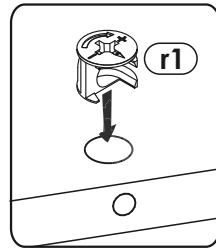

Assembly and care instructions icons:

- Two people standing in front of the wardrobe.
- Person standing on the wardrobe (prohibited).
- Hand holding a child (prohibited).
- Person leaning against the wardrobe (prohibited).
- 90 min. clock icon.
- 2 Pers. icon.
- Wardrobe doors closed and open (prohibited).
- Wardrobe on a soft surface (prohibited) vs. on a hard surface (correct).
- Person thinking about a problem, then a person talking on a phone.
- Tools: screws, hammer, pencil, square, level, drill, bit (Ø8).
- Washing hands (prohibited).
- 100% COTTON icon.
- Washing and ironing instructions.
- Calendar icon showing the date.
- Adjusting the wardrobe height.

A1

<p>f1</p>  <p>φ8x30 mm x28</p>	<p>r16</p>  <p>x34</p>	<p>o21</p>  <p>x2</p>	<p>r1</p>  <p>x34</p>	<p>e1</p>  <p>φ6.5x50 mm x4</p>	<p>t17</p>  <p>φ8x50 mm x1</p>	<p>z1</p>  <p>x1</p>
<p>s1</p>  <p>x4</p>	<p>s2</p>  <p>x34</p>	<p>n6</p>  <p>x4</p>	<p>l2</p>  <p>x12</p>	<p>n15</p>  <p>x4</p>	<p>n14</p>  <p>x1</p>	<p>j2</p>  <p>M4x20 mm x2</p>
<p>k1</p>  <p>x4</p>	<p>d1</p>  <p>φ5x17 mm x12</p>	<p>p1</p>  <p>φ3.5x13 mm x38</p>	<p>p4</p>  <p>φ3.5x16 mm x3</p>			

A2

A3

A4

1

2	f1  x12	r1  x8	r16  x4
	p1  φ3.5x13 mm x6	w350  L-350 x1	

Nature One 12 18 FF 05

4	 e1 φ6.5x50 mm x2	 z1 x1	 s1 x2
----------	--	---	---

5

6

7

7	I2 x12	p1 φ3.5x13 mm x4	n6 x2	p4 φ3.5x16 mm x3
----------	----------------------	-----------------------------------	---------------------	-----------------------------------

10	e1  φ6.5x50 mm x2	z1  x1	s1  x2
	f1  φ8x30 mm x4	r16  x2	r1  x2