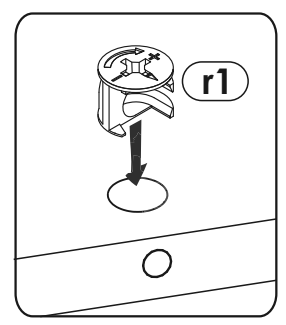

Assembly and care instructions icons:

- Two people standing in front of the wardrobe.
- Person standing on the wardrobe (prohibited).
- Hand holding a child (prohibited).
- Person leaning against the wardrobe (prohibited).
- 90 min. clock icon.
- 2 Pers. icon.
- Wardrobe doors closed and open (prohibited).
- Wardrobe on a soft surface (prohibited) vs. on a hard surface (correct).
- Person thinking about a problem, then a person talking on a phone.
- Tools: screws, hammer, pencil, square, level, drill, bit (Ø8).
- Washing hands (prohibited).
- 100% COTTON icon.
- Washing and ironing instructions.
- Calendar icon showing the date.
- Adjusting the wardrobe height.

6

7

7	I2 x12	p1 φ3.5x13 mm x4	n6 x2	p4 φ3.5x16 mm x3
----------	----------------------	-----------------------------------	---------------------	-----------------------------------

10	e1  φ6.5x50 mm x2	z1  x1	s1  x2
	f1  φ8x30 mm x4	r16  x2	r1  x2