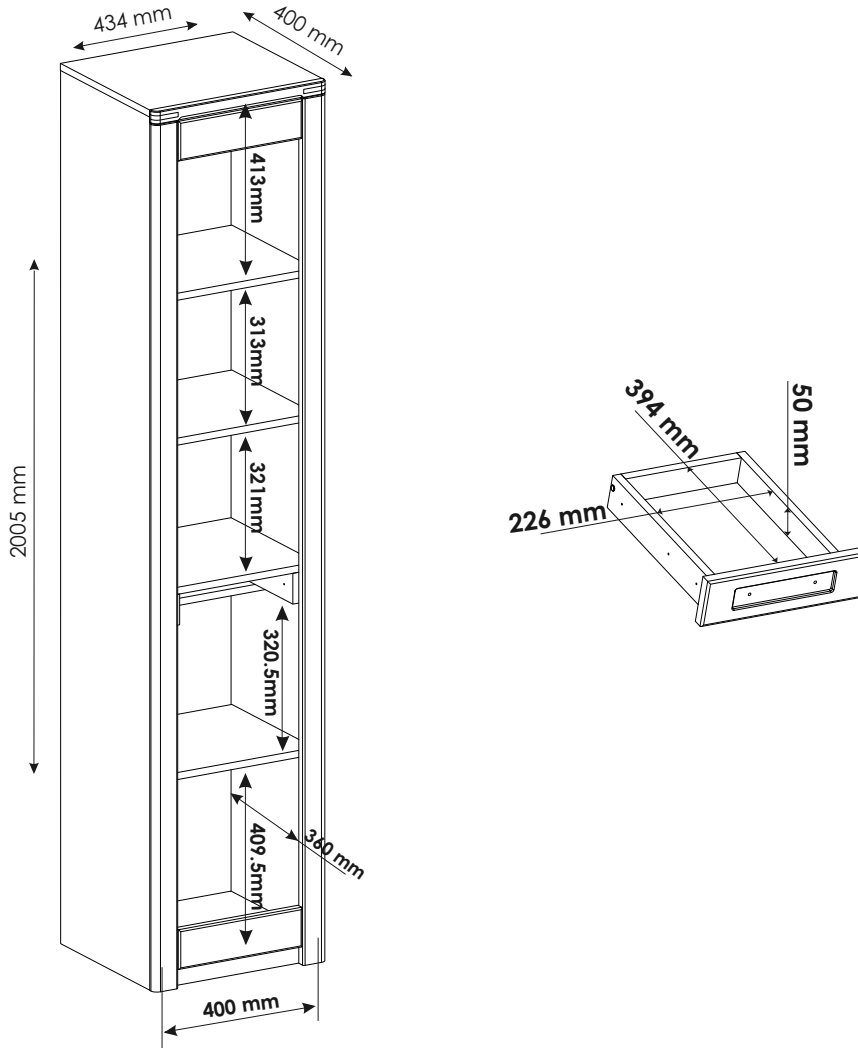

Nature One 12 18 FF 05

Nature One 12 18 FF 05

90 min

NO	Dim.(mm)			Col.-No	Qty
1	1983	380	16	1/2	1
2	1983	380	16	1/2	1
3	433	380	16	2/2	1
4	400	380	16	2/2	1
5	400	360	16	2/2	1
6	398	350	16	2/2	3
7	400	100	16	2/2	1
8	360	70	16	2/2	1
9	360	70	16	2/2	1
10	310	90	20	2/2	1
11	310	90	20	2/2	1
12	350	64	16	2/2	1
13	350	64	16	2/2	1

NO	Dim.(mm)			Col.-No	Qty
14	226	64	16	2/2	1
15	310	90	20	2/2	1
16	236	344	3	1/2	1
17	1970	60	20	1/2	1
18	1970	60	20	1/2	1
19	400	40	16	2/2	2
20	435	30	20	2/2	1
21	1941	414	3	1/2	1
A				2/2	1

Nature One 12 18 FF 05

Assembly and care instructions icons:

- Two people standing in front of the wardrobe.
- Person standing on the wardrobe (prohibited).
- Hand holding a child (prohibited).
- Person leaning against the wardrobe (prohibited).
- 90 min. clock icon.
- 2 Pers. icon.
- Wardrobe doors closed and open (prohibited).
- Wardrobe on a soft surface (prohibited) vs. on a hard surface (correct).
- Person thinking about a problem, then a person talking on a phone.
- Tools: screws, hammer, pencil, square, level, drill, bit (Ø8).
- Washing hands (prohibited).
- 100% COTTON icon.
- Washing and ironing instructions.
- Calendar icon showing the date.
- Adjusting the wardrobe height.

A1

<p>f1</p>  <p>φ8x30 mm x28</p>	<p>r16</p>  <p>x34</p>	<p>o21</p>  <p>x2</p>	<p>r1</p>  <p>x34</p>	<p>e1</p>  <p>φ6.5x50 mm x4</p>	<p>t17</p>  <p>φ8x50 mm x1</p>	<p>z1</p>  <p>x1</p>
<p>s1</p>  <p>x4</p>	<p>s2</p>  <p>x34</p>	<p>n6</p>  <p>x4</p>	<p>l2</p>  <p>x12</p>	<p>n15</p>  <p>x4</p>	<p>n14</p>  <p>x1</p>	<p>j2</p>  <p>M4x20 mm x2</p>
<p>k1</p>  <p>x4</p>	<p>d1</p>  <p>φ5x17 mm x12</p>	<p>p1</p>  <p>φ3.5x13 mm x38</p>	<p>p4</p>  <p>φ3.5x16 mm x3</p>			