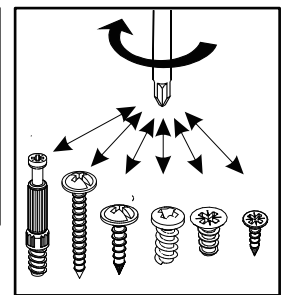

Nature One 12 18 FF 05

Nature One 12 18 FF 05

90 min

NO	Dim.(mm)			Col.-No	Qty
1	1983	380	16	1/2	1
2	1983	380	16	1/2	1
3	433	380	16	2/2	1
4	400	380	16	2/2	1
5	400	360	16	2/2	1
6	398	350	16	2/2	3
7	400	100	16	2/2	1
8	360	70	16	2/2	1
9	360	70	16	2/2	1
10	310	90	20	2/2	1
11	310	90	20	2/2	1
12	350	64	16	2/2	1
13	350	64	16	2/2	1

NO	Dim.(mm)			Col.-No	Qty
14	226	64	16	2/2	1
15	310	90	20	2/2	1
16	236	344	3	1/2	1
17	1970	60	20	1/2	1
18	1970	60	20	1/2	1
19	400	40	16	2/2	2
20	435	30	20	2/2	1
21	1941	414	3	1/2	1
A				2/2	1

Nature One 12 18 FF 05

Assembly and care instructions icons:

- Two people standing in front of the wardrobe.
- Person standing on the wardrobe (prohibited).
- Hand holding a child (prohibited).
- Person leaning against the wardrobe (prohibited).
- 90 min. clock icon.
- 2 Pers. icon.
- Wardrobe doors closed and open (prohibited).
- Wardrobe on a soft surface (prohibited) vs. on a hard surface (correct).
- Person thinking about a problem, then a person talking on a phone.
- Tools: screws, hammer, pencil, square, level, drill, bit (Ø8).
- Washing hands (prohibited).
- 100% COTTON icon.
- Washing and ironing instructions.
- Calendar icon showing the date.
- Adjusting the wardrobe height.