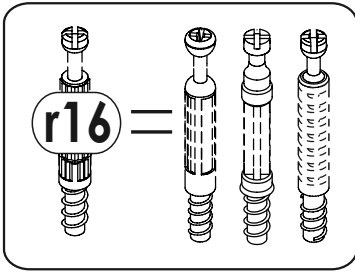

Assembly and care instructions icons:

- Two people standing in front of the wardrobe.
- Person standing on the wardrobe (prohibited).
- Hand holding a child (prohibited).
- Person leaning against the wardrobe (prohibited).
- 90 min. clock icon.
- 2 Pers. icon.
- Wardrobe doors closed and open (prohibited).
- Wardrobe on a soft surface (prohibited) vs. on a hard surface (correct).
- Person thinking about a problem, then a person talking on a phone.
- Tools: screws, hammer, pencil, square, level, drill, bit (Ø8).
- Washing hands (prohibited).
- 100% COTTON icon.
- Washing and ironing instructions.
- Calendar icon showing the date.
- Adjusting the wardrobe height.

A1

<p>f1</p>  <p>φ8x30 mm x28</p>	<p>r16</p>  <p>x34</p>	<p>o21</p>  <p>x2</p>	<p>r1</p>  <p>x34</p>	<p>e1</p>  <p>φ6.5x50 mm x4</p>	<p>t17</p>  <p>φ8x50 mm x1</p>	<p>z1</p>  <p>x1</p>
<p>s1</p>  <p>x4</p>	<p>s2</p>  <p>x34</p>	<p>n6</p>  <p>x4</p>	<p>l2</p>  <p>x12</p>	<p>n15</p>  <p>x4</p>	<p>n14</p>  <p>x1</p>	<p>j2</p>  <p>M4x20 mm x2</p>
<p>k1</p>  <p>x4</p>	<p>d1</p>  <p>φ5x17 mm x12</p>	<p>p1</p>  <p>φ3.5x13 mm x38</p>	<p>p4</p>  <p>φ3.5x16 mm x3</p>			

A2

A3

A4

1

2	f1  x12	r1  x8	r16  x4
	p1  φ3.5x13 mm x6	w350  L-350 x1	

Nature One 12 18 FF 05

4	 e1 φ6.5x50 mm x2	 z1 x1	 s1 x2
----------	--	---	---

5

6

7

7	I2 x12	p1 φ3.5x13 mm x4	n6 x2	p4 φ3.5x16 mm x3
----------	----------------------	-----------------------------------	---------------------	-----------------------------------

10	e1  φ6.5x50 mm x2	z1  x1	s1  x2
	f1  φ8x30 mm x4	r16  x2	r1  x2