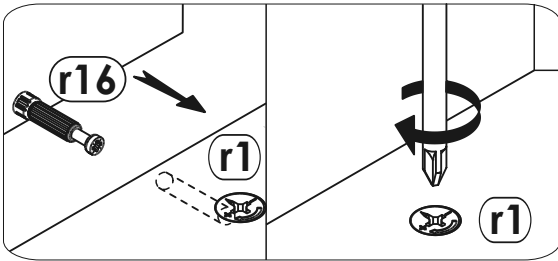

11

c27

x1

j2

x4

p1

x6

w350

x1