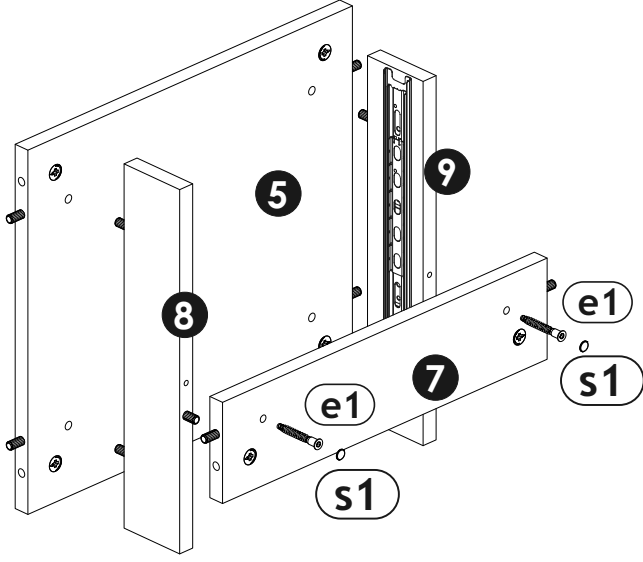

Assembly and care instructions icons:

- Two people standing in front of the wardrobe.
- Person standing on the wardrobe (prohibited).
- Hand holding a child (prohibited).
- Person leaning against the wardrobe (prohibited).
- 90 min. clock icon.
- 2 Pers. icon.
- Wardrobe doors closed and open (prohibited).
- Wardrobe on a soft surface (prohibited) vs. on a hard surface (correct).
- Person thinking about a problem, then a person talking on a phone.
- Tools: screws, hammer, pencil, square, level, drill, bit (Ø8).
- Washing hands (prohibited).
- 100% COTTON icon.
- Washing and ironing instructions.
- Calendar icon showing the date.
- Adjusting the wardrobe height.

A1

<p>f1</p>  <p>φ8x30 mm x28</p>	<p>r16</p>  <p>x34</p>	<p>o21</p>  <p>x2</p>	<p>r1</p>  <p>x34</p>	<p>e1</p>  <p>φ6.5x50 mm x4</p>	<p>t17</p>  <p>φ8x50 mm x1</p>	<p>z1</p>  <p>x1</p>
<p>s1</p>  <p>x4</p>	<p>s2</p>  <p>x34</p>	<p>n6</p>  <p>x4</p>	<p>l2</p>  <p>x12</p>	<p>n15</p>  <p>x4</p>	<p>n14</p>  <p>x1</p>	<p>j2</p>  <p>M4x20 mm x2</p>
<p>k1</p>  <p>x4</p>	<p>d1</p>  <p>φ5x17 mm x12</p>	<p>p1</p>  <p>φ3.5x13 mm x38</p>	<p>p4</p>  <p>φ3.5x16 mm x3</p>			

A2

A3

A4

1

2	f1  x12	r1  x8	r16  x4
	p1  φ3.5x13 mm x6	w350  L-350 x1	

Nature One 12 18 FF 05

4	 e1 φ6.5x50 mm x2	 z1 x1	 s1 x2
----------	--	---	---

5

6

7

7	I2 x12	p1 φ3.5x13 mm x4	n6 x2	p4 φ3.5x16 mm x3
----------	----------------------	-----------------------------------	---------------------	-----------------------------------

10	e1  φ6.5x50 mm x2	z1  x1	s1  x2
	f1  φ8x30 mm x4	r16  x2	r1  x2