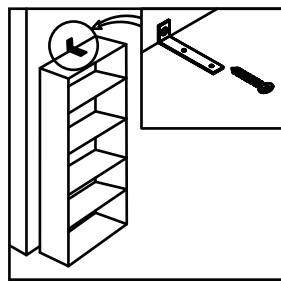

Nature One 12 18 FF 05

Nature One 12 18 FF 05

90 min

NO	Dim.(mm)			Col.-No	Qty
1	1983	380	16	1/2	1
2	1983	380	16	1/2	1
3	433	380	16	2/2	1
4	400	380	16	2/2	1
5	400	360	16	2/2	1
6	398	350	16	2/2	3
7	400	100	16	2/2	1
8	360	70	16	2/2	1
9	360	70	16	2/2	1
10	310	90	20	2/2	1
11	310	90	20	2/2	1
12	350	64	16	2/2	1
13	350	64	16	2/2	1

Assembly and care instructions icons:

- Two people standing in front of the wardrobe.
- Person standing on the wardrobe (prohibited).
- Hand holding a child (prohibited).
- Person leaning against the wardrobe (prohibited).
- 90 min. clock icon.
- 2 Pers. icon.
- Wardrobe doors closed and open (prohibited).
- Wardrobe on a soft surface (prohibited) vs. on a hard surface (correct).
- Person thinking about a problem, then a person talking on a phone.
- Tools: screws, hammer, pencil, square, level, drill, bit (Ø8).
- Washing hands (prohibited).
- 100% COTTON icon.
- Washing and ironing instructions.
- Calendar icon showing the date.
- Adjusting the wardrobe height.