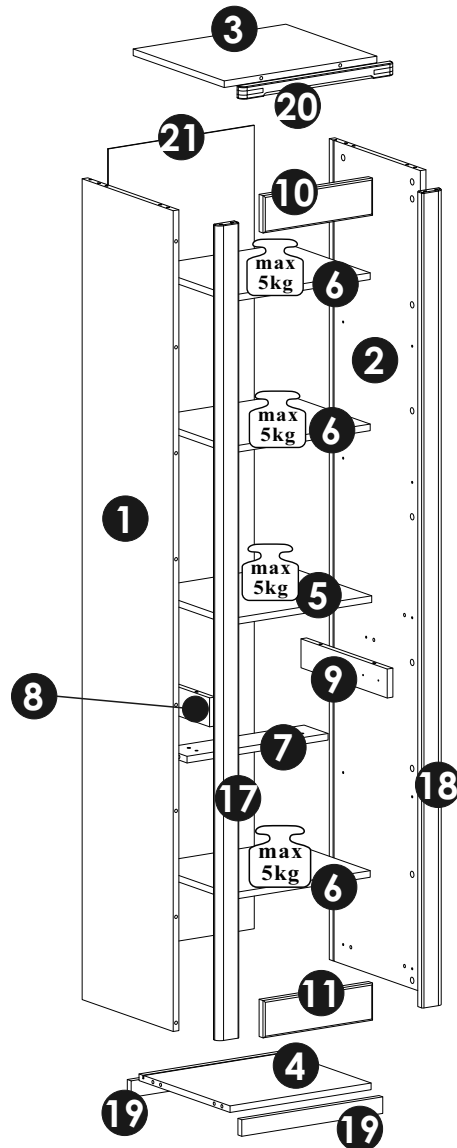

Nature One 12 18 FF 05

Nature One 12 18 FF 05

90 min

NO	Dim.(mm)			Col.-No	Qty
1	1983	380	16	1/2	1
2	1983	380	16	1/2	1
3	433	380	16	2/2	1
4	400	380	16	2/2	1
5	400	360	16	2/2	1
6	398	350	16	2/2	3
7	400	100	16	2/2	1
8	360	70	16	2/2	1
9	360	70	16	2/2	1
10	310	90	20	2/2	1
11	310	90	20	2/2	1
12	350	64	16	2/2	1
13	350	64	16	2/2	1

NO	Dim.(mm)			Col.-No	Qty
14	226	64	16	2/2	1
15	310	90	20	2/2	1
16	236	344	3	1/2	1
17	1970	60	20	1/2	1
18	1970	60	20	1/2	1
19	400	40	16	2/2	2
20	435	30	20	2/2	1
21	1941	414	3	1/2	1
A				2/2	1

Nature One 12 18 FF 05

Assembly and care instructions icons:

- Two people standing in front of the wardrobe.
- Person standing on the wardrobe (prohibited).
- Hand holding a child (prohibited).
- Person leaning against the wardrobe (prohibited).
- 90 min. clock icon.
- 2 Pers. icon.
- Wardrobe doors closed and open (prohibited).
- Wardrobe on a soft surface (prohibited) vs. on a hard surface (correct).
- Person thinking about a problem, then a person talking on a phone.
- Tools: screws, hammer, pencil, square, level, drill, bit (Ø8).
- Washing hands (prohibited).
- 100% COTTON icon.
- Washing and ironing instructions.
- Calendar icon showing the date.
- Adjusting the wardrobe height.

A1

<p>f1</p>  <p>φ8x30 mm x28</p>	<p>r16</p>  <p>x34</p>	<p>o21</p>  <p>x2</p>	<p>r1</p>  <p>x34</p>	<p>e1</p>  <p>φ6.5x50 mm x4</p>	<p>t17</p>  <p>φ8x50 mm x1</p>	<p>z1</p>  <p>x1</p>
<p>s1</p>  <p>x4</p>	<p>s2</p>  <p>x34</p>	<p>n6</p>  <p>x4</p>	<p>l2</p>  <p>x12</p>	<p>n15</p>  <p>x4</p>	<p>n14</p>  <p>x1</p>	<p>j2</p>  <p>M4x20 mm x2</p>
<p>k1</p>  <p>x4</p>	<p>d1</p>  <p>φ5x17 mm x12</p>	<p>p1</p>  <p>φ3.5x13 mm x38</p>	<p>p4</p>  <p>φ3.5x16 mm x3</p>			