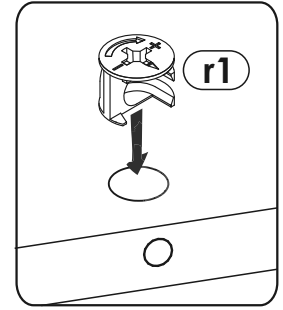

Assembly and care instructions icons:

- Two people standing in front of the wardrobe.
- Person standing on the wardrobe (prohibited).
- Hand holding a child (prohibited).
- Person leaning against the wardrobe (prohibited).
- 90 min. clock icon.
- 2 Pers. icon.
- Wardrobe doors closed and open (prohibited).
- Wardrobe on a soft surface (prohibited) vs. on a hard surface (correct).
- Person thinking about a problem, then a person talking on a phone.
- Tools: screws, hammer, pencil, square, level, drill, bit (Ø8).
- Washing hands (prohibited).
- 100% COTTON icon.
- Washing and ironing instructions.
- Calendar icon showing the date.
- Adjusting the wardrobe height.

A1

<p>f1</p>  <p>φ8x30 mm x28</p>	<p>r16</p>  <p>x34</p>	<p>o21</p>  <p>x2</p>	<p>r1</p>  <p>x34</p>	<p>e1</p>  <p>φ6.5x50 mm x4</p>	<p>t17</p>  <p>φ8x50 mm x1</p>	<p>z1</p>  <p>x1</p>
<p>s1</p>  <p>x4</p>	<p>s2</p>  <p>x34</p>	<p>n6</p>  <p>x4</p>	<p>l2</p>  <p>x12</p>	<p>n15</p>  <p>x4</p>	<p>n14</p>  <p>x1</p>	<p>j2</p>  <p>M4x20 mm x2</p>
<p>k1</p>  <p>x4</p>	<p>d1</p>  <p>φ5x17 mm x12</p>	<p>p1</p>  <p>φ3.5x13 mm x38</p>	<p>p4</p>  <p>φ3.5x16 mm x3</p>			

A2

A3

A4

1

2	f1  x12	r1  x8	r16  x4
	p1  φ3.5x13 mm x6	w350  L-350 x1	

Nature One 12 18 FF 05

4	 e1 φ6.5x50 mm x2	 z1 x1	 s1 x2
----------	--	---	---

5