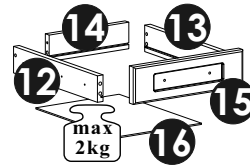

Nature One 12 18 FF 05

Nature One 12 18 FF 05

90 min

NO	Dim.(mm)			Col.-No	Qty
1	1983	380	16	1/2	1
2	1983	380	16	1/2	1
3	433	380	16	2/2	1
4	400	380	16	2/2	1
5	400	360	16	2/2	1
6	398	350	16	2/2	3
7	400	100	16	2/2	1
8	360	70	16	2/2	1
9	360	70	16	2/2	1
10	310	90	20	2/2	1
11	310	90	20	2/2	1
12	350	64	16	2/2	1
13	350	64	16	2/2	1

NO	Dim.(mm)			Col.-No	Qty
14	226	64	16	2/2	1
15	310	90	20	2/2	1
16	236	344	3	1/2	1
17	1970	60	20	1/2	1
18	1970	60	20	1/2	1
19	400	40	16	2/2	2
20	435	30	20	2/2	1
21	1941	414	3	1/2	1
A				2/2	1

Nature One 12 18 FF 05

Assembly and care instructions icons:

- Two people standing in front of the wardrobe.
- Person standing on the wardrobe (prohibited).
- Hand holding a child (prohibited).
- Person leaning against the wardrobe (prohibited).
- 90 min. clock icon.
- 2 Pers. icon.
- Wardrobe doors closed and open (prohibited).
- Wardrobe on a soft surface (prohibited) vs. on a hard surface (correct).
- Person thinking about a problem, then a person talking on a phone.
- Tools: screws, hammer, pencil, square, level, drill, bit (Ø8).
- Washing hands (prohibited).
- 100% COTTON icon.
- Washing and ironing instructions.
- Calendar icon showing the date.
- Adjusting the wardrobe height.

A1

<p>f1</p>  <p>φ8x30 mm x28</p>	<p>r16</p>  <p>x34</p>	<p>o21</p>  <p>x2</p>	<p>r1</p>  <p>x34</p>	<p>e1</p>  <p>φ6.5x50 mm x4</p>	<p>t17</p>  <p>φ8x50 mm x1</p>	<p>z1</p>  <p>x1</p>
<p>s1</p>  <p>x4</p>	<p>s2</p>  <p>x34</p>	<p>n6</p>  <p>x4</p>	<p>l2</p>  <p>x12</p>	<p>n15</p>  <p>x4</p>	<p>n14</p>  <p>x1</p>	<p>j2</p>  <p>M4x20 mm x2</p>
<p>k1</p>  <p>x4</p>	<p>d1</p>  <p>φ5x17 mm x12</p>	<p>p1</p>  <p>φ3.5x13 mm x38</p>	<p>p4</p>  <p>φ3.5x16 mm x3</p>			