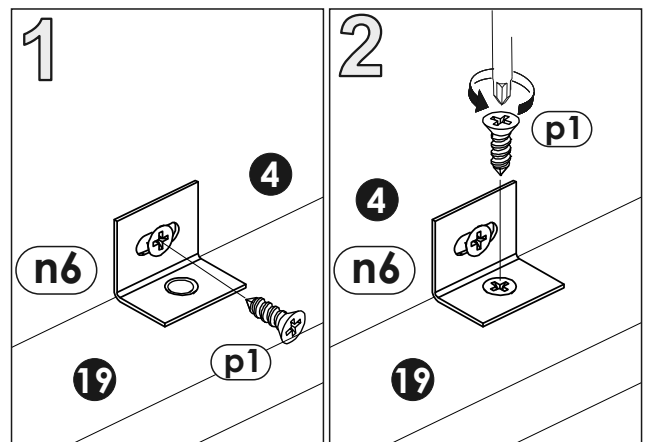

Assembly and care instructions icons:

- Two people standing in front of the wardrobe.
- Person standing on the wardrobe (prohibited).
- Hand holding a child (prohibited).
- Person leaning against the wardrobe (prohibited).
- 90 min. clock icon.
- 2 Pers. icon.
- Wardrobe doors closed and open (prohibited).
- Wardrobe on a soft surface (prohibited) vs. on a hard surface (correct).
- Person thinking about a problem, then a person talking on a phone.
- Tools: screws, hammer, pencil, square, level, drill, bit (Ø8).
- Washing hands (prohibited).
- 100% COTTON icon.
- Washing and ironing instructions.
- Calendar icon showing the date.
- Adjusting the wardrobe height.

6

7

7	I2 x12	p1 φ3.5x13 mm x4	n6 x2	p4 φ3.5x16 mm x3
----------	----------------------	-----------------------------------	---------------------	-----------------------------------

10	e1  φ6.5x50 mm x2	z1  x1	s1  x2
	f1  φ8x30 mm x4	r16  x2	r1  x2