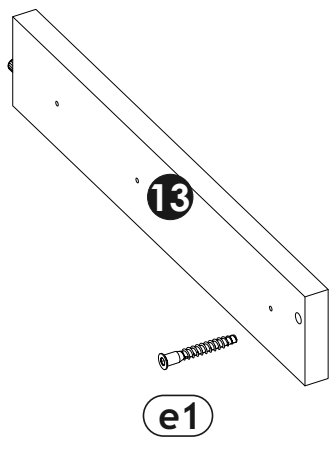

Assembly and care instructions icons:

- Two people standing in front of the wardrobe.
- Person standing on the wardrobe (prohibited).
- Hand holding a child (prohibited).
- Person leaning against the wardrobe (prohibited).
- 90 min. clock icon.
- 2 Pers. icon.
- Wardrobe doors closed and open (prohibited).
- Wardrobe on a soft surface (prohibited) vs. on a hard surface (correct).
- Person thinking about a problem, then a person talking on a phone.
- Tools: screws, hammer, pencil, square, level, drill, bit (Ø8).
- Washing hands (prohibited).
- 100% COTTON icon.
- Washing and ironing instructions.
- Calendar icon showing the date.
- Adjusting the wardrobe height.

A1

<p>f1</p>  <p>φ8x30 mm x28</p>	<p>r16</p>  <p>x34</p>	<p>o21</p>  <p>x2</p>	<p>r1</p>  <p>x34</p>	<p>e1</p>  <p>φ6.5x50 mm x4</p>	<p>t17</p>  <p>φ8x50 mm x1</p>	<p>z1</p>  <p>x1</p>
<p>s1</p>  <p>x4</p>	<p>s2</p>  <p>x34</p>	<p>n6</p>  <p>x4</p>	<p>l2</p>  <p>x12</p>	<p>n15</p>  <p>x4</p>	<p>n14</p>  <p>x1</p>	<p>j2</p>  <p>M4x20 mm x2</p>
<p>k1</p>  <p>x4</p>	<p>d1</p>  <p>φ5x17 mm x12</p>	<p>p1</p>  <p>φ3.5x13 mm x38</p>	<p>p4</p>  <p>φ3.5x16 mm x3</p>			

A2

A3

A4

1

2	f1  x12	r1  x8	r16  x4
	p1  φ3.5x13 mm x6	w350  L-350 x1	

Nature One 12 18 FF 05

4	 e1 φ6.5x50 mm x2	 z1 x1	 s1 x2
----------	--	---	---

5

6

7

7	I2 x12	p1 φ3.5x13 mm x4	n6 x2	p4 φ3.5x16 mm x3
----------	----------------------	-----------------------------------	---------------------	-----------------------------------

10	e1  φ6.5x50 mm x2	z1  x1	s1  x2
	f1  φ8x30 mm x4	r16  x2	r1  x2