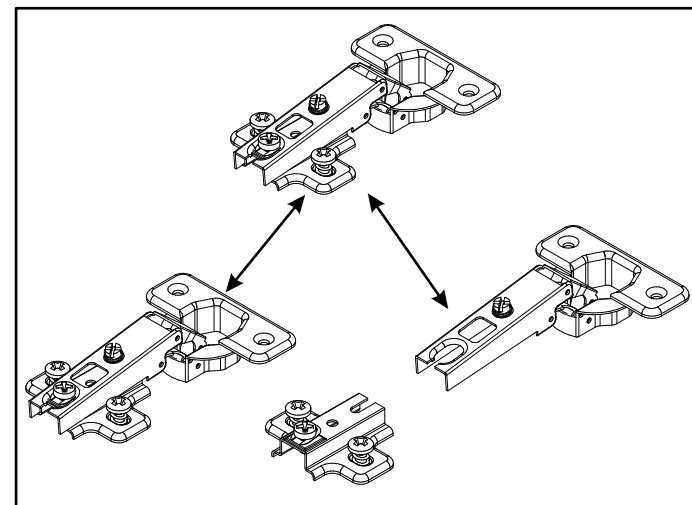

Nature One 12 18 FF 05

Nature One 12 18 FF 05

90 min

NO	Dim.(mm)			Col.-No	Qty
1	1983	380	16	1/2	1
2	1983	380	16	1/2	1
3	433	380	16	2/2	1
4	400	380	16	2/2	1
5	400	360	16	2/2	1
6	398	350	16	2/2	3
7	400	100	16	2/2	1
8	360	70	16	2/2	1
9	360	70	16	2/2	1
10	310	90	20	2/2	1
11	310	90	20	2/2	1
12	350	64	16	2/2	1
13	350	64	16	2/2	1

NO	Dim.(mm)			Col.-No	Qty
14	226	64	16	2/2	1
15	310	90	20	2/2	1
16	236	344	3	1/2	1
17	1970	60	20	1/2	1
18	1970	60	20	1/2	1
19	400	40	16	2/2	2
20	435	30	20	2/2	1
21	1941	414	3	1/2	1
A				2/2	1

Nature One 12 18 FF 05

Assembly and care instructions icons:

- Two people standing in front of the wardrobe.
- Person standing on the wardrobe (prohibited).
- Hand holding a child (prohibited).
- Person leaning against the wardrobe (prohibited).
- 90 min. clock icon.
- 2 Pers. icon.
- Wardrobe doors closed and open (prohibited).
- Wardrobe on a soft surface (prohibited) vs. on a hard surface (correct).
- Person thinking about a problem, then a person talking on a phone.
- Tools: screws, hammer, pencil, square, level, drill, bit (Ø8).
- Washing hands (prohibited).
- 100% COTTON icon.
- Washing and ironing instructions.
- Calendar icon showing the date.
- Adjusting the wardrobe height.

A1

<p>f1</p>  <p>φ8x30 mm x28</p>	<p>r16</p>  <p>x34</p>	<p>o21</p>  <p>x2</p>	<p>r1</p>  <p>x34</p>	<p>e1</p>  <p>φ6.5x50 mm x4</p>	<p>t17</p>  <p>φ8x50 mm x1</p>	<p>z1</p>  <p>x1</p>
<p>s1</p>  <p>x4</p>	<p>s2</p>  <p>x34</p>	<p>n6</p>  <p>x4</p>	<p>l2</p>  <p>x12</p>	<p>n15</p>  <p>x4</p>	<p>n14</p>  <p>x1</p>	<p>j2</p>  <p>M4x20 mm x2</p>
<p>k1</p>  <p>x4</p>	<p>d1</p>  <p>φ5x17 mm x12</p>	<p>p1</p>  <p>φ3.5x13 mm x38</p>	<p>p4</p>  <p>φ3.5x16 mm x3</p>			