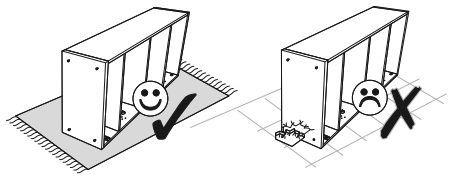

Assembly and care instructions icons:

- Two people standing in front of the wardrobe.
- Person standing on the wardrobe (prohibited).
- Hand holding a child (prohibited).
- Person leaning against the wardrobe (prohibited).
- 90 min. clock icon.
- 2 Pers. icon.
- Wardrobe doors closed and open (prohibited).
- Wardrobe on a soft surface (prohibited) vs. on a hard surface (correct).
- Person thinking about a problem, then a person talking on a phone.
- Tools: screws, hammer, pencil, square, level, drill, bit (Ø8).
- Washing hands (prohibited).
- 100% COTTON icon.
- Washing and ironing instructions.
- Calendar icon showing the date.
- Adjusting the wardrobe height.

A2

A3

A4

1

2	f1  x12	r1  x8	r16  x4
	p1  φ3.5x13 mm x6	w350  L-350 x1	

Nature One 12 18 FF 05

4	 e1 φ6.5x50 mm x2	 z1 x1	 s1 x2
----------	--	---	---

5