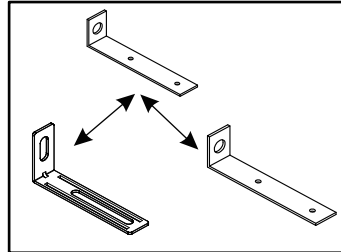

Nature One 12 18 FF 05

Nature One 12 18 FF 05

90 min

NO	Dim.(mm)			Col.-No	Qty
1	1983	380	16	1/2	1
2	1983	380	16	1/2	1
3	433	380	16	2/2	1
4	400	380	16	2/2	1
5	400	360	16	2/2	1
6	398	350	16	2/2	3
7	400	100	16	2/2	1
8	360	70	16	2/2	1
9	360	70	16	2/2	1
10	310	90	20	2/2	1
11	310	90	20	2/2	1
12	350	64	16	2/2	1
13	350	64	16	2/2	1

NO	Dim.(mm)			Col.-No	Qty
14	226	64	16	2/2	1
15	310	90	20	2/2	1
16	236	344	3	1/2	1
17	1970	60	20	1/2	1
18	1970	60	20	1/2	1
19	400	40	16	2/2	2
20	435	30	20	2/2	1
21	1941	414	3	1/2	1
A				2/2	1

Nature One 12 18 FF 05

Assembly and care instructions icons:

- Two people standing in front of the wardrobe.
- Person standing on the wardrobe (prohibited).
- Hand holding a child (prohibited).
- Person leaning against the wardrobe (prohibited).
- 90 min. clock icon.
- 2 Pers. icon.
- Wardrobe doors closed and open (prohibited).
- Wardrobe on a soft surface (prohibited) vs. on a hard surface (correct).
- Person thinking about a problem, then a person talking on a phone.
- Tools: screws, hammer, pencil, square, level, drill, bit (Ø8).
- Washing hands (prohibited).
- 100% COTTON icon.
- Washing and ironing instructions.
- Calendar icon showing the date.
- Adjusting the wardrobe height.