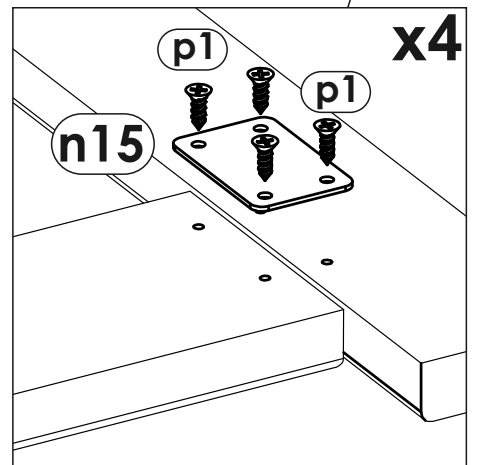

Assembly and care instructions icons:

- Two people standing in front of the wardrobe.
- Person standing on the wardrobe (prohibited).
- Hand holding a child (prohibited).
- Person leaning against the wardrobe (prohibited).
- 90 min. clock icon.
- 2 Pers. icon.
- Wardrobe doors closed and open (prohibited).
- Wardrobe on a soft surface (prohibited) vs. on a hard surface (correct).
- Person thinking about a problem, then a person talking on a phone.
- Tools: screws, hammer, pencil, square, level, drill, bit (Ø8).
- Washing hands (prohibited).
- 100% COTTON icon.
- Washing and ironing instructions.
- Calendar icon showing the date.
- Adjusting the wardrobe height.

A1

<p>f1</p>  <p>φ8x30 mm x28</p>	<p>r16</p>  <p>x34</p>	<p>o21</p>  <p>x2</p>	<p>r1</p>  <p>x34</p>	<p>e1</p>  <p>φ6.5x50 mm x4</p>	<p>t17</p>  <p>φ8x50 mm x1</p>	<p>z1</p>  <p>x1</p>
<p>s1</p>  <p>x4</p>	<p>s2</p>  <p>x34</p>	<p>n6</p>  <p>x4</p>	<p>l2</p>  <p>x12</p>	<p>n15</p>  <p>x4</p>	<p>n14</p>  <p>x1</p>	<p>j2</p>  <p>M4x20 mm x2</p>
<p>k1</p>  <p>x4</p>	<p>d1</p>  <p>φ5x17 mm x12</p>	<p>p1</p>  <p>φ3.5x13 mm x38</p>	<p>p4</p>  <p>φ3.5x16 mm x3</p>			

A2

A3

A4

1

2	f1  x12	r1  x8	r16  x4
	p1  φ3.5x13 mm x6	w350  L-350 x1	

Nature One 12 18 FF 05

4	 e1 φ6.5x50 mm x2	 z1 x1	 s1 x2
----------	--	---	---

5

6

7

7	I2 x12	p1 φ3.5x13 mm x4	n6 x2	p4 φ3.5x16 mm x3
----------	----------------------	-----------------------------------	---------------------	-----------------------------------

10	e1  φ6.5x50 mm x2	z1  x1	s1  x2
	f1  φ8x30 mm x4	r16  x2	r1  x2