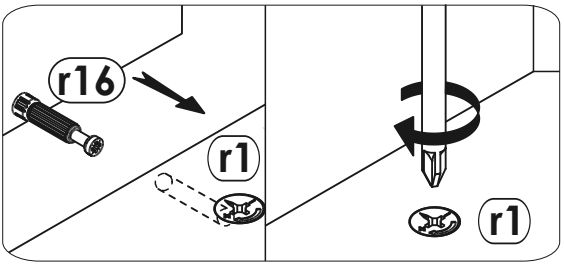

Assembly and care instructions icons:

- Two people standing in front of the wardrobe.
- Person standing on the wardrobe (prohibited).
- Hand holding a child (prohibited).
- Person leaning against the wardrobe (prohibited).
- 90 min. clock icon.
- 2 Pers. icon.
- Wardrobe doors closed and open (prohibited).
- Wardrobe on a soft surface (prohibited) vs. on a hard surface (correct).
- Person thinking about a problem, then a person talking on a phone.
- Tools: screws, hammer, pencil, square, level, drill, bit (Ø8).
- Washing hands (prohibited).
- 100% COTTON icon.
- Washing and ironing instructions.
- Calendar icon showing the date.
- Adjusting the wardrobe height.

A1

<p>f1</p>  <p>φ8x30 mm x28</p>	<p>r16</p>  <p>x34</p>	<p>o21</p>  <p>x2</p>	<p>r1</p>  <p>x34</p>	<p>e1</p>  <p>φ6.5x50 mm x4</p>	<p>t17</p>  <p>φ8x50 mm x1</p>	<p>z1</p>  <p>x1</p>
<p>s1</p>  <p>x4</p>	<p>s2</p>  <p>x34</p>	<p>n6</p>  <p>x4</p>	<p>l2</p>  <p>x12</p>	<p>n15</p>  <p>x4</p>	<p>n14</p>  <p>x1</p>	<p>j2</p>  <p>M4x20 mm x2</p>
<p>k1</p>  <p>x4</p>	<p>d1</p>  <p>φ5x17 mm x12</p>	<p>p1</p>  <p>φ3.5x13 mm x38</p>	<p>p4</p>  <p>φ3.5x16 mm x3</p>			

A2

A3

A4

1

2	f1  x12	r1  x8	r16  x4
	p1  φ3.5x13 mm x6	w350  L-350 x1	

Nature One 12 18 FF 05

4	 e1 φ6.5x50 mm x2	 z1 x1	 s1 x2
----------	--	---	---

5