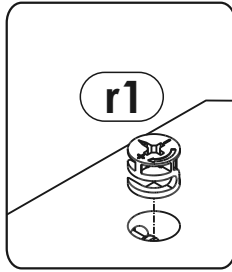

Assembly and care instructions icons:

- Two people standing in front of the wardrobe.
- Person standing on the wardrobe (prohibited).
- Hand holding a child (prohibited).
- Person leaning against the wardrobe (prohibited).
- 90 min. clock icon.
- 2 Pers. icon.
- Wardrobe doors closed and open (prohibited).
- Wardrobe on a soft surface (prohibited) vs. on a hard surface (correct).
- Person thinking about a problem, then a person talking on a phone.
- Tools: screws, hammer, pencil, square, level, drill, bit (Ø8).
- Washing hands (prohibited).
- 100% COTTON icon.
- Washing and ironing instructions.
- Calendar icon showing the date.
- Adjusting the wardrobe height.

A1

<p>f1</p>  <p>φ8x30 mm x28</p>	<p>r16</p>  <p>x34</p>	<p>o21</p>  <p>x2</p>	<p>r1</p>  <p>x34</p>	<p>e1</p>  <p>φ6.5x50 mm x4</p>	<p>t17</p>  <p>φ8x50 mm x1</p>	<p>z1</p>  <p>x1</p>
<p>s1</p>  <p>x4</p>	<p>s2</p>  <p>x34</p>	<p>n6</p>  <p>x4</p>	<p>l2</p>  <p>x12</p>	<p>n15</p>  <p>x4</p>	<p>n14</p>  <p>x1</p>	<p>j2</p>  <p>M4x20 mm x2</p>
<p>k1</p>  <p>x4</p>	<p>d1</p>  <p>φ5x17 mm x12</p>	<p>p1</p>  <p>φ3.5x13 mm x38</p>	<p>p4</p>  <p>φ3.5x16 mm x3</p>			

A2

A3

A4

1

2	f1  x12	r1  x8	r16  x4
	p1  φ3.5x13 mm x6	w350  L-350 x1	

Nature One 12 18 FF 05

4	 e1 φ6.5x50 mm x2	 z1 x1	 s1 x2
----------	--	---	---

5

6

7

7	I2 x12	p1 φ3.5x13 mm x4	n6 x2	p4 φ3.5x16 mm x3
----------	----------------------	-----------------------------------	---------------------	-----------------------------------

10	e1  φ6.5x50 mm x2	z1  x1	s1  x2
	f1  φ8x30 mm x4	r16  x2	r1  x2