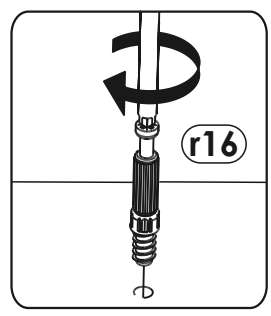

Assembly and care instructions icons:

- Two people standing in front of the wardrobe.
- Person standing on the wardrobe (prohibited).
- Hand holding a child (prohibited).
- Person leaning against the wardrobe (prohibited).
- 90 min. clock icon.
- 2 Pers. icon.
- Wardrobe doors closed and open (prohibited).
- Wardrobe on a soft surface (prohibited) vs. on a hard surface (correct).
- Person thinking about a problem, then a person talking on a phone.
- Tools: screws, hammer, pencil, square, level, drill, bit (Ø8).
- Washing hands (prohibited).
- 100% COTTON icon.
- Washing and ironing instructions.
- Calendar icon showing the date.
- Adjusting the wardrobe height.

A2

A3

A4

1

2	f1  x12	r1  x8	r16  x4
	p1  φ3.5x13 mm x6	w350  L-350 x1	

Nature One 12 18 FF 05

4	 e1 φ6.5x50 mm x2	 z1 x1	 s1 x2
----------	--	---	---

5

6

7

7	I2 x12	p1 φ3.5x13 mm x4	n6 x2	p4 φ3.5x16 mm x3
----------	----------------------	-----------------------------------	---------------------	-----------------------------------

10	e1  φ6.5x50 mm x2	z1  x1	s1  x2
	f1  φ8x30 mm x4	r16  x2	r1  x2