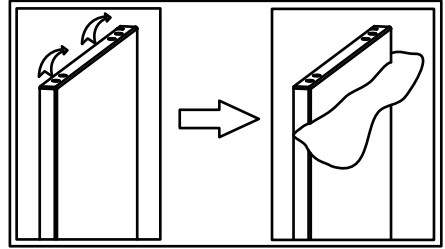

Nature One 12 18 FF 05

Nature One 12 18 FF 05

90 min

NO	Dim.(mm)			Col.-No	Qty
1	1983	380	16	1/2	1
2	1983	380	16	1/2	1
3	433	380	16	2/2	1
4	400	380	16	2/2	1
5	400	360	16	2/2	1
6	398	350	16	2/2	3
7	400	100	16	2/2	1
8	360	70	16	2/2	1
9	360	70	16	2/2	1
10	310	90	20	2/2	1
11	310	90	20	2/2	1
12	350	64	16	2/2	1
13	350	64	16	2/2	1

Assembly and care instructions icons:

- Two people standing in front of the wardrobe.
- Person standing on the wardrobe (prohibited).
- Hand holding a child (prohibited).
- Person leaning against the wardrobe (prohibited).
- 90 min. clock icon.
- 2 Pers. icon.
- Wardrobe doors closed and open (prohibited).
- Wardrobe on a soft surface (prohibited) vs. on a hard surface (correct).
- Person thinking about a problem, then a person talking on a phone.
- Tools: screws, hammer, pencil, square, level, drill, bit (Ø8).
- Washing hands (prohibited).
- 100% COTTON icon.
- Washing and ironing instructions.
- Calendar icon showing the date.
- Adjusting the wardrobe height.