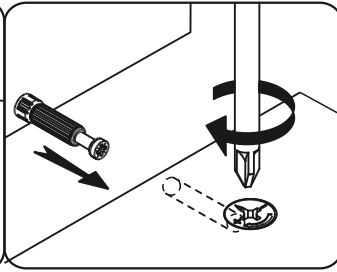

Assembly and care instructions icons:

- Two people standing in front of the wardrobe.
- Person standing on the wardrobe (prohibited).
- Hand holding a child (prohibited).
- Person leaning against the wardrobe (prohibited).
- 90 min. clock icon.
- 2 Pers. icon.
- Wardrobe doors closed and open (prohibited).
- Wardrobe on a soft surface (prohibited) vs. on a hard surface (correct).
- Person thinking about a problem, then a person talking on a phone.
- Tools: screws, hammer, pencil, square, level, drill, bit (Ø8).
- Washing hands (prohibited).
- 100% COTTON icon.
- Washing and ironing instructions.
- Calendar icon showing the date.
- Adjusting the wardrobe height.

A2

A3

A4

1

2	f1  x12	r1  x8	r16  x4
	p1  φ3.5x13 mm x6	w350  L-350 x1	

Nature One 12 18 FF 05

4	 e1 φ6.5x50 mm x2	 z1 x1	 s1 x2
----------	--	---	---

5