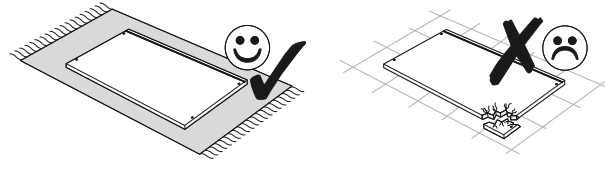

Assembly and care instructions icons:

- Two people standing in front of the wardrobe.
- Person standing on the wardrobe (prohibited).
- Hand holding a child (prohibited).
- Person leaning against the wardrobe (prohibited).
- 90 min. clock icon.
- 2 Pers. icon.
- Wardrobe doors closed and open (prohibited).
- Wardrobe on a soft surface (prohibited) vs. on a hard surface (correct).
- Person thinking about a problem, then a person talking on a phone.
- Tools: screws, hammer, pencil, square, level, drill, bit (Ø8).
- Washing hands (prohibited).
- 100% COTTON icon.
- Washing and ironing instructions.
- Calendar icon showing the date.
- Adjusting the wardrobe height.

A1

<p>f1</p>  <p>φ8x30 mm x28</p>	<p>r16</p>  <p>x34</p>	<p>o21</p>  <p>x2</p>	<p>r1</p>  <p>x34</p>	<p>e1</p>  <p>φ6.5x50 mm x4</p>	<p>t17</p>  <p>φ8x50 mm x1</p>	<p>z1</p>  <p>x1</p>
<p>s1</p>  <p>x4</p>	<p>s2</p>  <p>x34</p>	<p>n6</p>  <p>x4</p>	<p>l2</p>  <p>x12</p>	<p>n15</p>  <p>x4</p>	<p>n14</p>  <p>x1</p>	<p>j2</p>  <p>M4x20 mm x2</p>
<p>k1</p>  <p>x4</p>	<p>d1</p>  <p>φ5x17 mm x12</p>	<p>p1</p>  <p>φ3.5x13 mm x38</p>	<p>p4</p>  <p>φ3.5x16 mm x3</p>			

A2

A3

A4

1

2	f1  x12	r1  x8	r16  x4
	p1  φ3.5x13 mm x6	w350  L-350 x1	

Nature One 12 18 FF 05

4	 e1 φ6.5x50 mm x2	 z1 x1	 s1 x2
----------	--	---	---

5

6

7

7	I2 x12	p1 φ3.5x13 mm x4	n6 x2	p4 φ3.5x16 mm x3
----------	----------------------	-----------------------------------	---------------------	-----------------------------------

10	e1  φ6.5x50 mm x2	z1  x1	s1  x2
	f1  φ8x30 mm x4	r16  x2	r1  x2