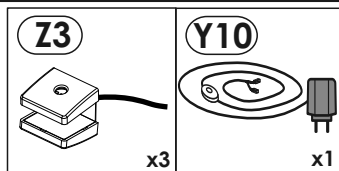

Assembly and care instructions icons:

- Two people standing in front of the wardrobe.
- Person standing on the wardrobe (prohibited).
- Hand holding a child (prohibited).
- Person leaning against the wardrobe (prohibited).
- 90 min. clock icon.
- 2 Pers. icon.
- Wardrobe doors closed and open (prohibited).
- Wardrobe on a soft surface (prohibited) vs. on a hard surface (correct).
- Person thinking about a problem, then a person talking on a phone.
- Tools: screws, hammer, pencil, square, level, drill, bit (Ø8).
- Washing hands (prohibited).
- 100% COTTON icon.
- Washing and ironing instructions.
- Calendar icon showing the date.
- Adjusting the wardrobe height.

A1

<p>f1</p>  <p>φ8x30 mm x28</p>	<p>r16</p>  <p>x34</p>	<p>o21</p>  <p>x2</p>	<p>r1</p>  <p>x34</p>	<p>e1</p>  <p>φ6.5x50 mm x4</p>	<p>t17</p>  <p>φ8x50 mm x1</p>	<p>z1</p>  <p>x1</p>
<p>s1</p>  <p>x4</p>	<p>s2</p>  <p>x34</p>	<p>n6</p>  <p>x4</p>	<p>l2</p>  <p>x12</p>	<p>n15</p>  <p>x4</p>	<p>n14</p>  <p>x1</p>	<p>j2</p>  <p>M4x20 mm x2</p>
<p>k1</p>  <p>x4</p>	<p>d1</p>  <p>φ5x17 mm x12</p>	<p>p1</p>  <p>φ3.5x13 mm x38</p>	<p>p4</p>  <p>φ3.5x16 mm x3</p>			

A2

A3

A4

1

2	f1  x12	r1  x8	r16  x4
	p1  φ3.5x13 mm x6	w350  L-350 x1	

Nature One 12 18 FF 05

4	 e1 φ6.5x50 mm x2	 z1 x1	 s1 x2
----------	--	---	---

5