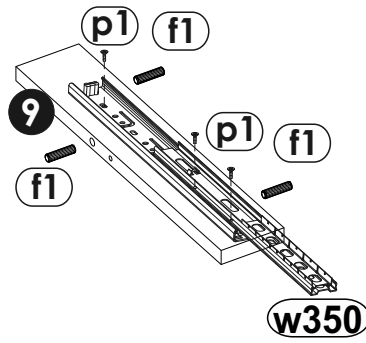

Assembly and care instructions icons:

- Two people standing in front of the wardrobe.
- Person standing on the wardrobe (prohibited).
- Hand holding a child (prohibited).
- Person leaning against the wardrobe (prohibited).
- 90 min. clock icon.
- 2 Pers. icon.
- Wardrobe doors closed and open (prohibited).
- Wardrobe on a soft surface (prohibited) vs. on a hard surface (correct).
- Person thinking about a problem, then a person talking on a phone.
- Tools: screws, hammer, pencil, square, level, drill, bit (Ø8).
- Washing hands (prohibited).
- 100% COTTON icon.
- Washing and ironing instructions.
- Calendar icon showing the date.
- Adjusting the wardrobe height.

A1

<p>f1</p>  <p>φ8x30 mm x28</p>	<p>r16</p>  <p>x34</p>	<p>o21</p>  <p>x2</p>	<p>r1</p>  <p>x34</p>	<p>e1</p>  <p>φ6.5x50 mm x4</p>	<p>t17</p>  <p>φ8x50 mm x1</p>	<p>z1</p>  <p>x1</p>
<p>s1</p>  <p>x4</p>	<p>s2</p>  <p>x34</p>	<p>n6</p>  <p>x4</p>	<p>l2</p>  <p>x12</p>	<p>n15</p>  <p>x4</p>	<p>n14</p>  <p>x1</p>	<p>j2</p>  <p>M4x20 mm x2</p>
<p>k1</p>  <p>x4</p>	<p>d1</p>  <p>φ5x17 mm x12</p>	<p>p1</p>  <p>φ3.5x13 mm x38</p>	<p>p4</p>  <p>φ3.5x16 mm x3</p>			

A2

A3

A4

1

2	f1  x12	r1  x8	r16  x4
	p1  φ3.5x13 mm x6	w350  L-350 x1	

Nature One 12 18 FF 05

4	 e1 φ6.5x50 mm x2	 z1 x1	 s1 x2
----------	--	---	---

5

6

7

7	I2 x12	p1 φ3.5x13 mm x4	n6 x2	p4 φ3.5x16 mm x3
----------	----------------------	-----------------------------------	---------------------	-----------------------------------

10	e1  φ6.5x50 mm x2	z1  x1	s1  x2
	f1  φ8x30 mm x4	r16  x2	r1  x2