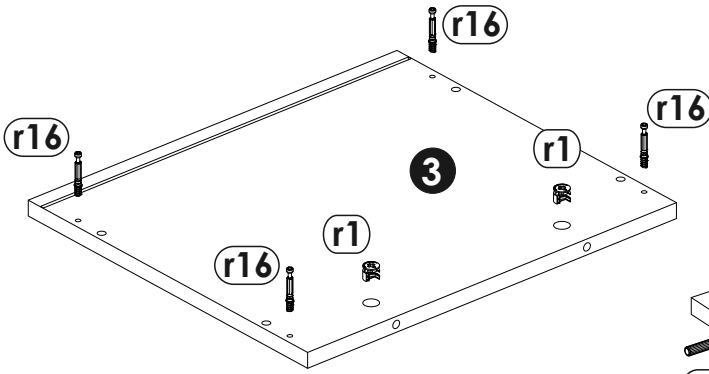

Assembly and care instructions icons:

- Two people standing in front of the wardrobe.
- Person standing on the wardrobe (prohibited).
- Hand holding a child (prohibited).
- Person leaning against the wardrobe (prohibited).
- 90 min. clock icon.
- 2 Pers. icon.
- Wardrobe doors closed and open (prohibited).
- Wardrobe on a soft surface (prohibited) vs. on a hard surface (correct).
- Person thinking about a problem, then a person talking on a phone.
- Tools: screws, hammer, pencil, square, level, drill, bit (Ø8).
- Washing hands (prohibited).
- 100% COTTON icon.
- Washing and ironing instructions.
- Calendar icon showing the date.
- Adjusting the wardrobe height.

A1

<p>f1</p>  <p>φ8x30 mm x28</p>	<p>r16</p>  <p>x34</p>	<p>o21</p>  <p>x2</p>	<p>r1</p>  <p>x34</p>	<p>e1</p>  <p>φ6.5x50 mm x4</p>	<p>t17</p>  <p>φ8x50 mm x1</p>	<p>z1</p>  <p>x1</p>
<p>s1</p>  <p>x4</p>	<p>s2</p>  <p>x34</p>	<p>n6</p>  <p>x4</p>	<p>l2</p>  <p>x12</p>	<p>n15</p>  <p>x4</p>	<p>n14</p>  <p>x1</p>	<p>j2</p>  <p>M4x20 mm x2</p>
<p>k1</p>  <p>x4</p>	<p>d1</p>  <p>φ5x17 mm x12</p>	<p>p1</p>  <p>φ3.5x13 mm x38</p>	<p>p4</p>  <p>φ3.5x16 mm x3</p>			

A2

A3

A4

1

2	f1  x12	r1  x8	r16  x4
	p1  φ3.5x13 mm x6	w350  L-350 x1	

Nature One 12 18 FF 05

4	 e1 φ6.5x50 mm x2	 z1 x1	 s1 x2
----------	--	---	---

5

6

7

7	I2 x12	p1 φ3.5x13 mm x4	n6 x2	p4 φ3.5x16 mm x3
----------	----------------------	-----------------------------------	---------------------	-----------------------------------

10	e1  φ6.5x50 mm x2	z1  x1	s1  x2
	f1  φ8x30 mm x4	r16  x2	r1  x2