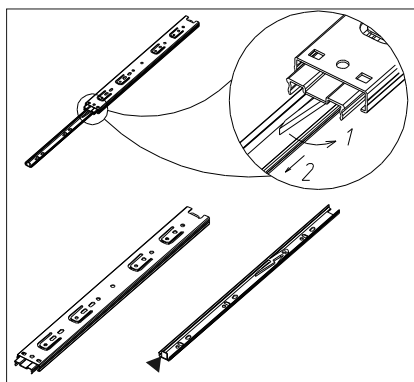

Assembly and care instructions icons:

- Two people standing in front of the wardrobe.
- Person standing on the wardrobe (prohibited).
- Hand holding a child (prohibited).
- Person leaning against the wardrobe (prohibited).
- 90 min. clock icon.
- 2 Pers. icon.
- Wardrobe doors closed and open (prohibited).
- Wardrobe on a soft surface (prohibited) vs. on a hard surface (correct).
- Person thinking about a problem, then a person talking on a phone.
- Tools: screws, hammer, pencil, square, level, drill, bit (Ø8).
- Washing hands (prohibited).
- 100% COTTON icon.
- Washing and ironing instructions.
- Calendar icon showing the date.
- Adjusting the wardrobe height.

A1

<p>f1</p>  <p>φ8x30 mm x28</p>	<p>r16</p>  <p>x34</p>	<p>o21</p>  <p>x2</p>	<p>r1</p>  <p>x34</p>	<p>e1</p>  <p>φ6.5x50 mm x4</p>	<p>t17</p>  <p>φ8x50 mm x1</p>	<p>z1</p>  <p>x1</p>
<p>s1</p>  <p>x4</p>	<p>s2</p>  <p>x34</p>	<p>n6</p>  <p>x4</p>	<p>l2</p>  <p>x12</p>	<p>n15</p>  <p>x4</p>	<p>n14</p>  <p>x1</p>	<p>j2</p>  <p>M4x20 mm x2</p>
<p>k1</p>  <p>x4</p>	<p>d1</p>  <p>φ5x17 mm x12</p>	<p>p1</p>  <p>φ3.5x13 mm x38</p>	<p>p4</p>  <p>φ3.5x16 mm x3</p>			

A2

A3

A4

1

2	f1  x12	r1  x8	r16  x4
	p1  φ3.5x13 mm x6	w350  L-350 x1	

Nature One 12 18 FF 05

4	 e1 φ6.5x50 mm x2	 z1 x1	 s1 x2
----------	--	---	---

5

6

7

7	I2 x12	p1 φ3.5x13 mm x4	n6 x2	p4 φ3.5x16 mm x3
----------	----------------------	-----------------------------------	---------------------	-----------------------------------

10	e1  φ6.5x50 mm x2	z1  x1	s1  x2
	f1  φ8x30 mm x4	r16  x2	r1  x2