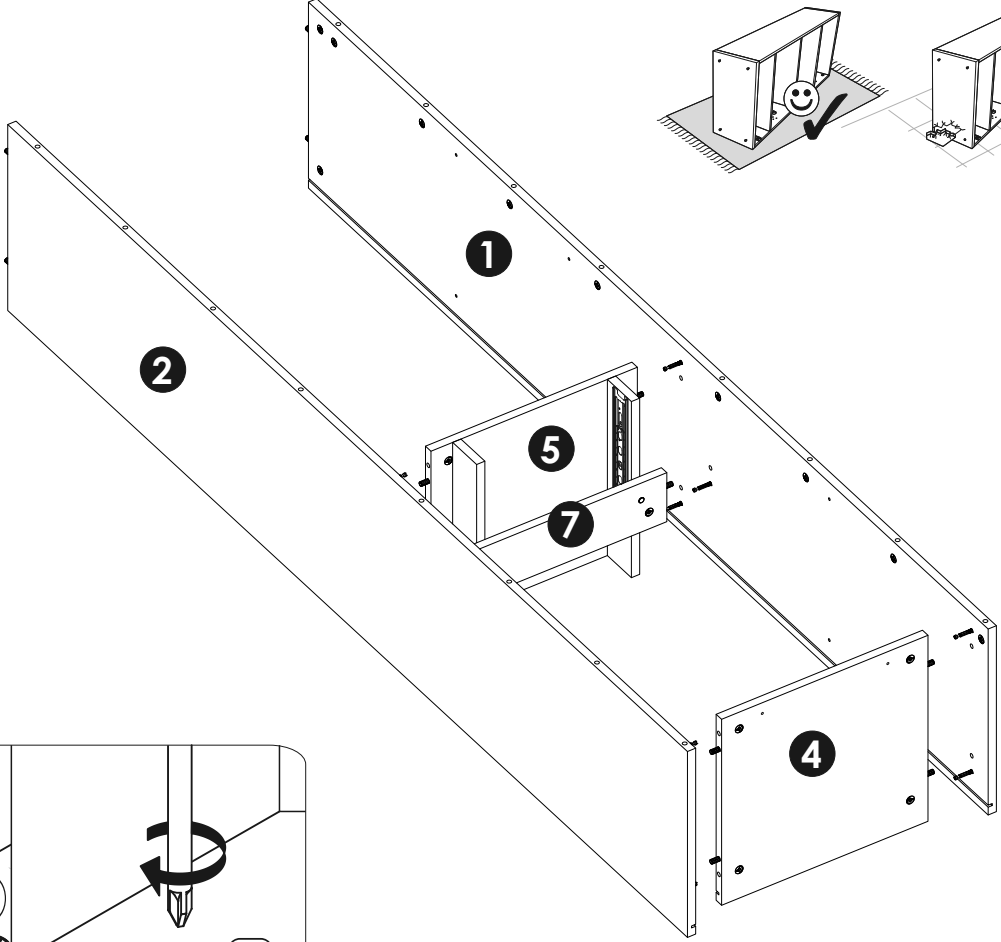

Assembly and care instructions icons:

- Two people standing in front of the wardrobe.
- Person standing on the wardrobe (prohibited).
- Hand holding a child (prohibited).
- Person leaning against the wardrobe (prohibited).
- 90 min. clock icon.
- 2 Pers. icon.
- Wardrobe doors closed and open (prohibited).
- Wardrobe on a soft surface (prohibited) vs. on a hard surface (correct).
- Person thinking about a problem, then a person talking on a phone.
- Tools: screws, hammer, pencil, square, level, drill, bit (Ø8).
- Washing hands (prohibited).
- 100% COTTON icon.
- Washing and ironing instructions.
- Calendar icon showing the date.
- Adjusting the wardrobe height.

A2

A3

A4

1

2	f1  x12	r1  x8	r16  x4
	p1  φ3.5x13 mm x6	w350  L-350 x1	

Nature One 12 18 FF 05

4	 e1 φ6.5x50 mm x2	 z1 x1	 s1 x2
----------	--	---	---

5