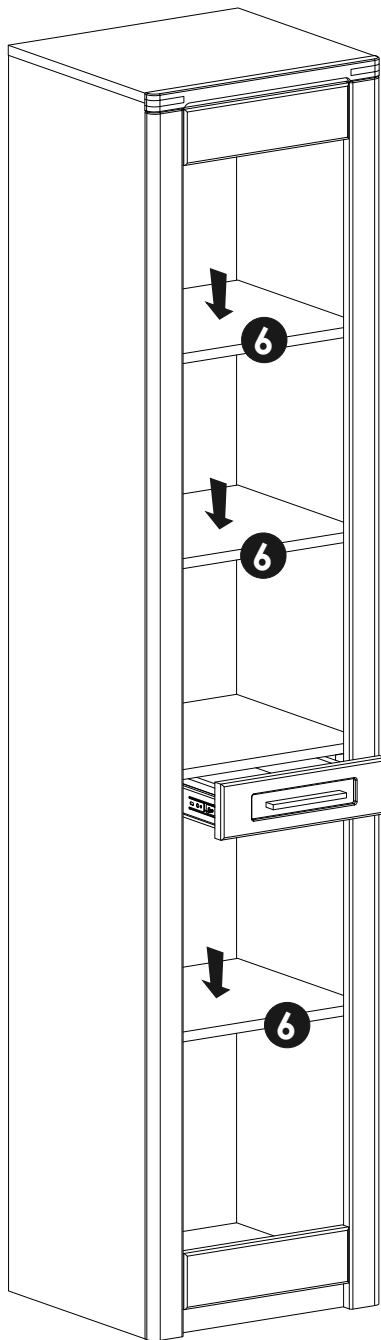

Y10

230V~50Hz

6

6

6