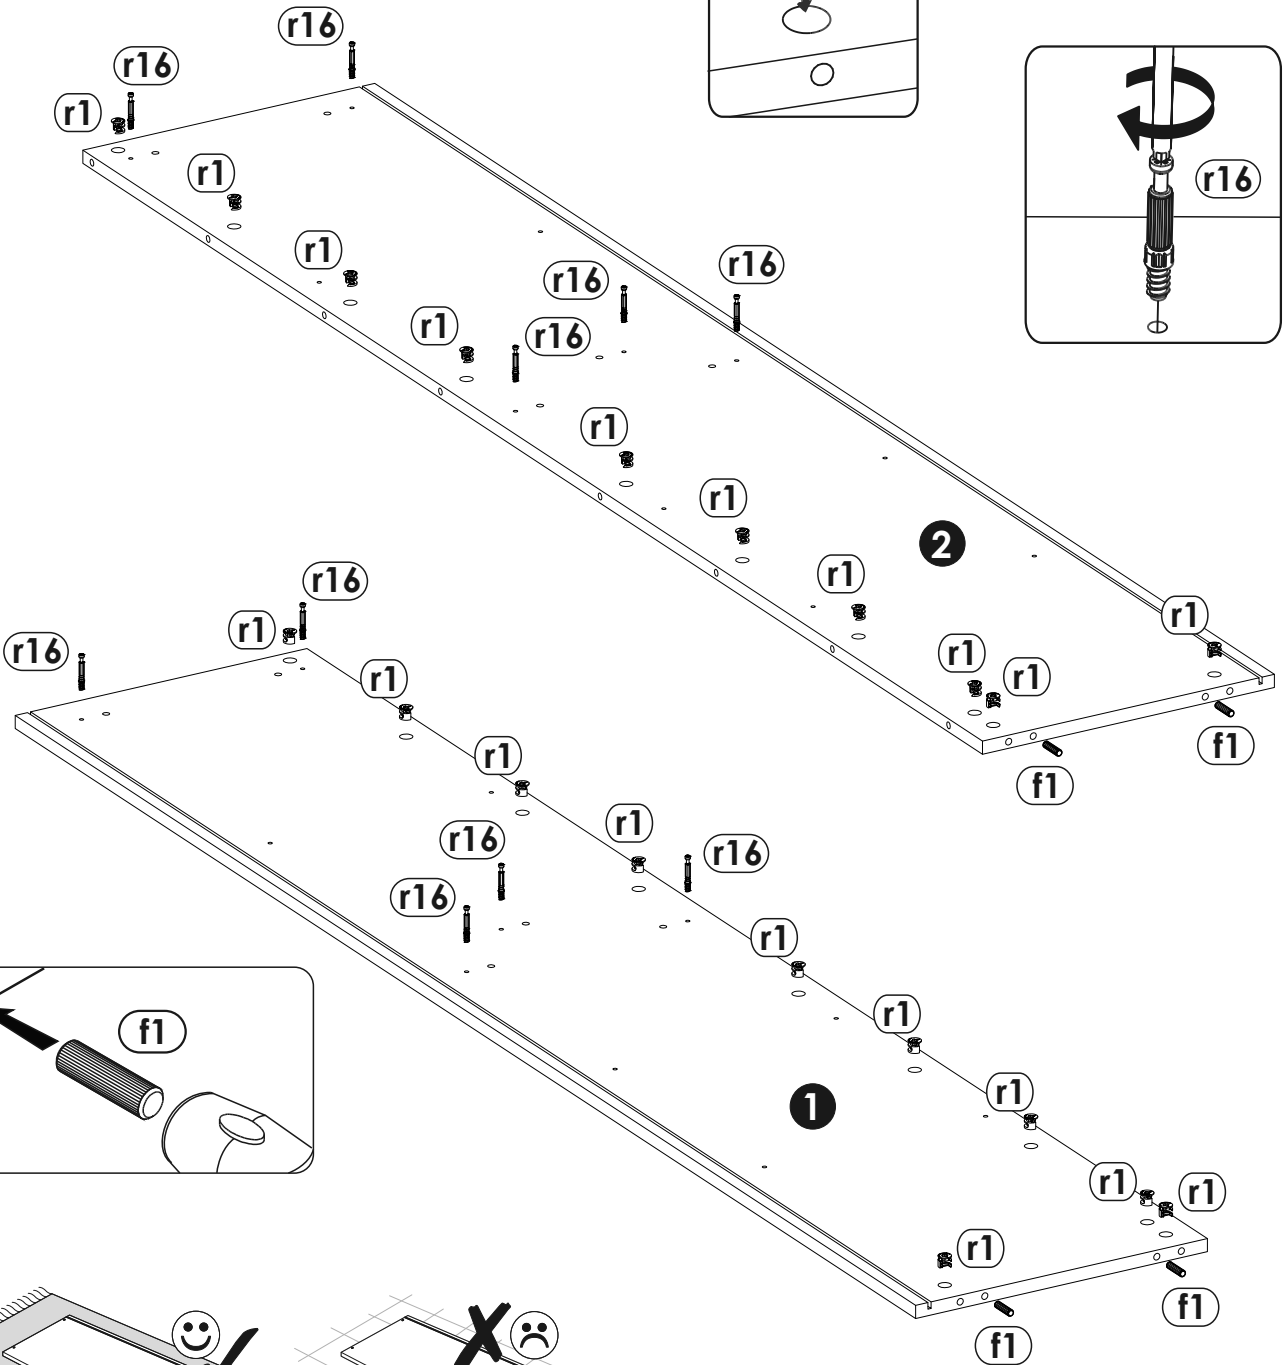

Assembly and care instructions icons:

- Two people standing in front of the wardrobe.
- Person standing on the wardrobe (prohibited).
- Hand holding a child (prohibited).
- Person leaning against the wardrobe (prohibited).
- 90 min. clock icon.
- 2 Pers. icon.
- Wardrobe doors closed and open (prohibited).
- Wardrobe on a soft surface (prohibited) vs. on a hard surface (correct).
- Person thinking about a problem, then a person talking on a phone.
- Tools: screws, hammer, pencil, square, level, drill, bit (Ø8).
- Washing hands (prohibited).
- 100% COTTON icon.
- Washing and ironing instructions.
- Calendar icon showing the date.
- Adjusting the wardrobe height.

A1

<p>f1</p>  <p>φ8x30 mm x28</p>	<p>r16</p>  <p>x34</p>	<p>o21</p>  <p>x2</p>	<p>r1</p>  <p>x34</p>	<p>e1</p>  <p>φ6.5x50 mm x4</p>	<p>t17</p>  <p>φ8x50 mm x1</p>	<p>z1</p>  <p>x1</p>
<p>s1</p>  <p>x4</p>	<p>s2</p>  <p>x34</p>	<p>n6</p>  <p>x4</p>	<p>l2</p>  <p>x12</p>	<p>n15</p>  <p>x4</p>	<p>n14</p>  <p>x1</p>	<p>j2</p>  <p>M4x20 mm x2</p>
<p>k1</p>  <p>x4</p>	<p>d1</p>  <p>φ5x17 mm x12</p>	<p>p1</p>  <p>φ3.5x13 mm x38</p>	<p>p4</p>  <p>φ3.5x16 mm x3</p>			

A2

A3

A4

1

2	f1  x12	r1  x8	r16  x4
	p1  φ3.5x13 mm x6	w350  L-350 x1	

Nature One 12 18 FF 05

4	 e1 φ6.5x50 mm x2	 z1 x1	 s1 x2
----------	--	---	---

5

6

7

7	I2 x12	p1 φ3.5x13 mm x4	n6 x2	p4 φ3.5x16 mm x3
----------	----------------------	-----------------------------------	---------------------	-----------------------------------

10	e1  φ6.5x50 mm x2	z1  x1	s1  x2
	f1  φ8x30 mm x4	r16  x2	r1  x2