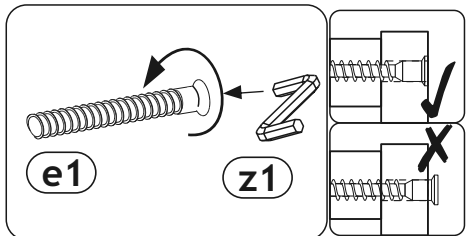

Assembly and care instructions icons:

- Two people standing in front of the wardrobe.
- Person standing on the wardrobe (prohibited).
- Hand holding a child (prohibited).
- Person leaning against the wardrobe (prohibited).
- 90 min. clock icon.
- 2 Pers. icon.
- Wardrobe doors closed and open (prohibited).
- Wardrobe on a soft surface (prohibited) vs. on a hard surface (correct).
- Person thinking about a problem, then a person talking on a phone.
- Tools: screws, hammer, pencil, square, level, drill, bit (Ø8).
- Washing hands (prohibited).
- 100% COTTON icon.
- Washing and ironing instructions.
- Calendar icon showing the date.
- Adjusting the wardrobe height.

A1

<p>f1</p>  <p>φ8x30 mm x28</p>	<p>r16</p>  <p>x34</p>	<p>o21</p>  <p>x2</p>	<p>r1</p>  <p>x34</p>	<p>e1</p>  <p>φ6.5x50 mm x4</p>	<p>t17</p>  <p>φ8x50 mm x1</p>	<p>z1</p>  <p>x1</p>
<p>s1</p>  <p>x4</p>	<p>s2</p>  <p>x34</p>	<p>n6</p>  <p>x4</p>	<p>l2</p>  <p>x12</p>	<p>n15</p>  <p>x4</p>	<p>n14</p>  <p>x1</p>	<p>j2</p>  <p>M4x20 mm x2</p>
<p>k1</p>  <p>x4</p>	<p>d1</p>  <p>φ5x17 mm x12</p>	<p>p1</p>  <p>φ3.5x13 mm x38</p>	<p>p4</p>  <p>φ3.5x16 mm x3</p>			

A2

A3

A4

1

2	f1  x12	r1  x8	r16  x4
	p1  φ3.5x13 mm x6	w350  L-350 x1	

Nature One 12 18 FF 05

4	 e1 φ6.5x50 mm x2	 z1 x1	 s1 x2
----------	--	---	---

5

6

7

7	I2 x12	p1 φ3.5x13 mm x4	n6 x2	p4 φ3.5x16 mm x3
----------	----------------------	-----------------------------------	---------------------	-----------------------------------

10	e1  φ6.5x50 mm x2	z1  x1	s1  x2
	f1  φ8x30 mm x4	r16  x2	r1  x2