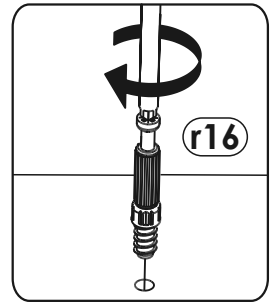

Assembly and care instructions icons:

- Two people standing in front of the wardrobe.
- Person standing on the wardrobe (prohibited).
- Hand holding a child (prohibited).
- Person leaning against the wardrobe (prohibited).
- 90 min. clock icon.
- 2 Pers. icon.
- Wardrobe doors closed and open (prohibited).
- Wardrobe on a soft surface (prohibited) vs. on a hard surface (correct).
- Person thinking about a problem, then a person talking on a phone.
- Tools: screws, hammer, pencil, square, level, drill, bit (Ø8).
- Washing hands (prohibited).
- 100% COTTON icon.
- Washing and ironing instructions.
- Calendar icon showing the date.
- Adjusting the wardrobe height.

A1

<p>f1</p>  <p>φ8x30 mm x28</p>	<p>r16</p>  <p>x34</p>	<p>o21</p>  <p>x2</p>	<p>r1</p>  <p>x34</p>	<p>e1</p>  <p>φ6.5x50 mm x4</p>	<p>t17</p>  <p>φ8x50 mm x1</p>	<p>z1</p>  <p>x1</p>
<p>s1</p>  <p>x4</p>	<p>s2</p>  <p>x34</p>	<p>n6</p>  <p>x4</p>	<p>l2</p>  <p>x12</p>	<p>n15</p>  <p>x4</p>	<p>n14</p>  <p>x1</p>	<p>j2</p>  <p>M4x20 mm x2</p>
<p>k1</p>  <p>x4</p>	<p>d1</p>  <p>φ5x17 mm x12</p>	<p>p1</p>  <p>φ3.5x13 mm x38</p>	<p>p4</p>  <p>φ3.5x16 mm x3</p>			

A2

A3

A4

1

2	f1  x12	r1  x8	r16  x4
	p1  φ3.5x13 mm x6	w350  L-350 x1	

Nature One 12 18 FF 05

4	 e1 φ6.5x50 mm x2	 z1 x1	 s1 x2
----------	--	---	---

5